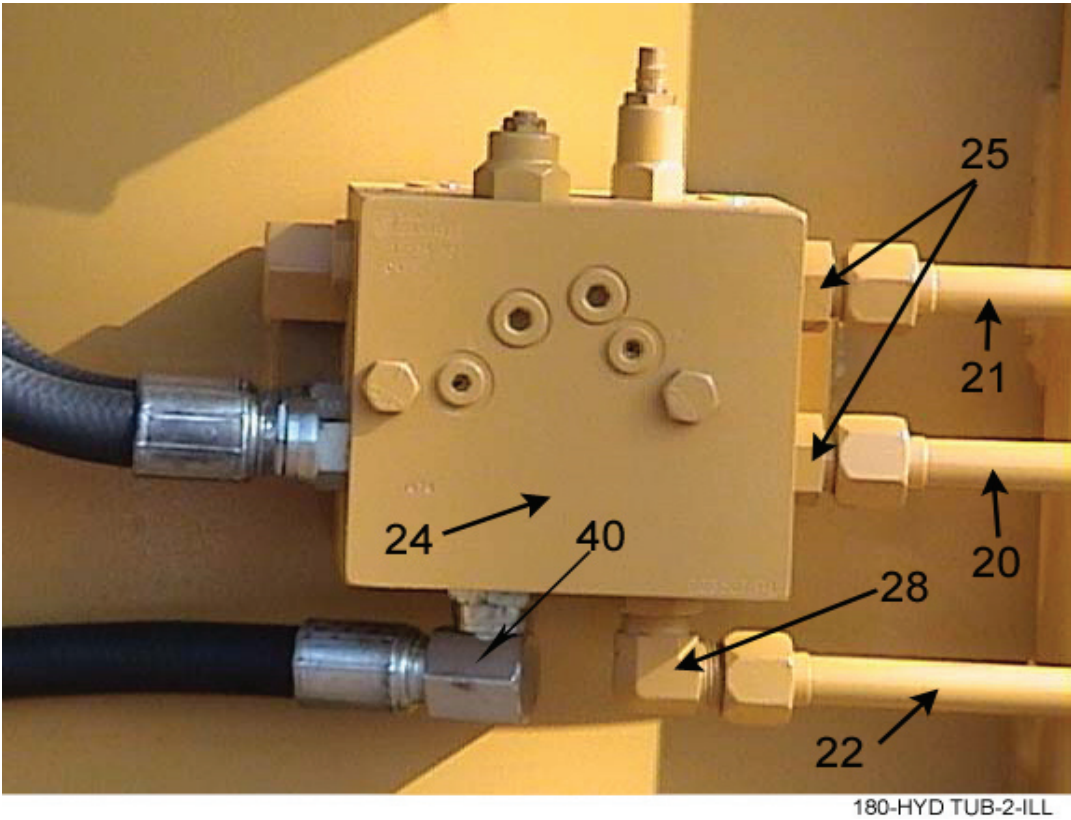

Hydraulic Plumbing - REAR SECTION