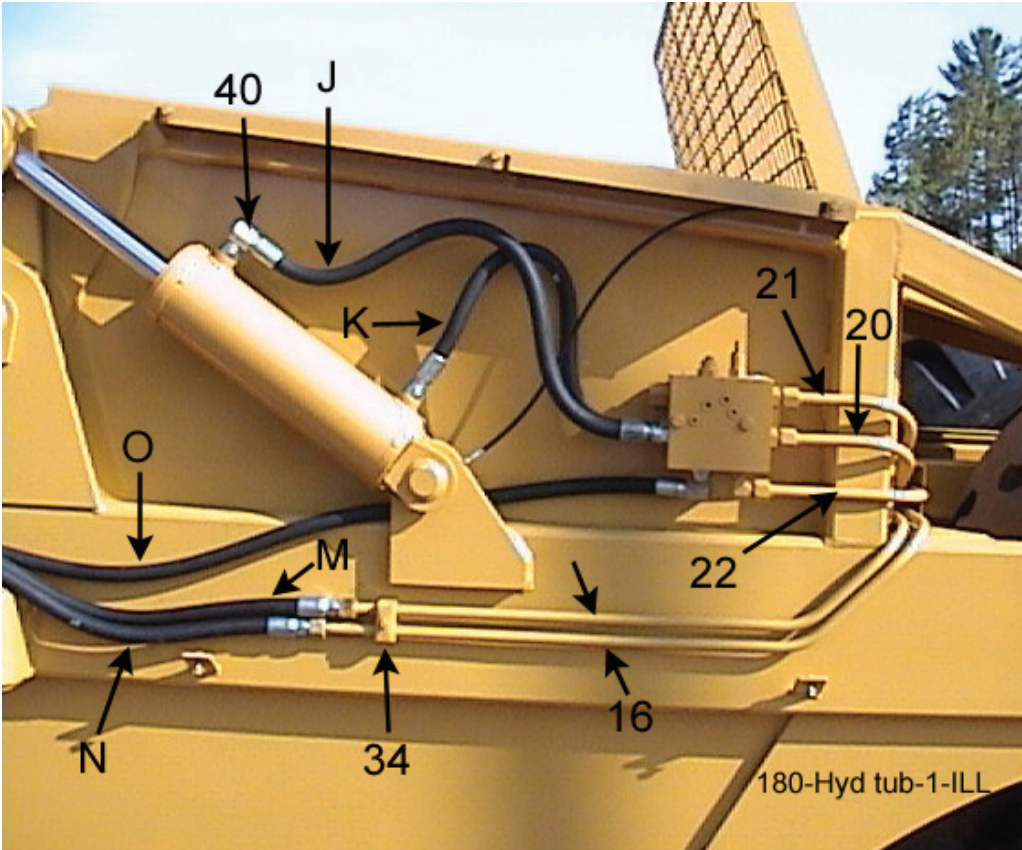

Hydraulic Plumbing - BEHIND PUSHOFF